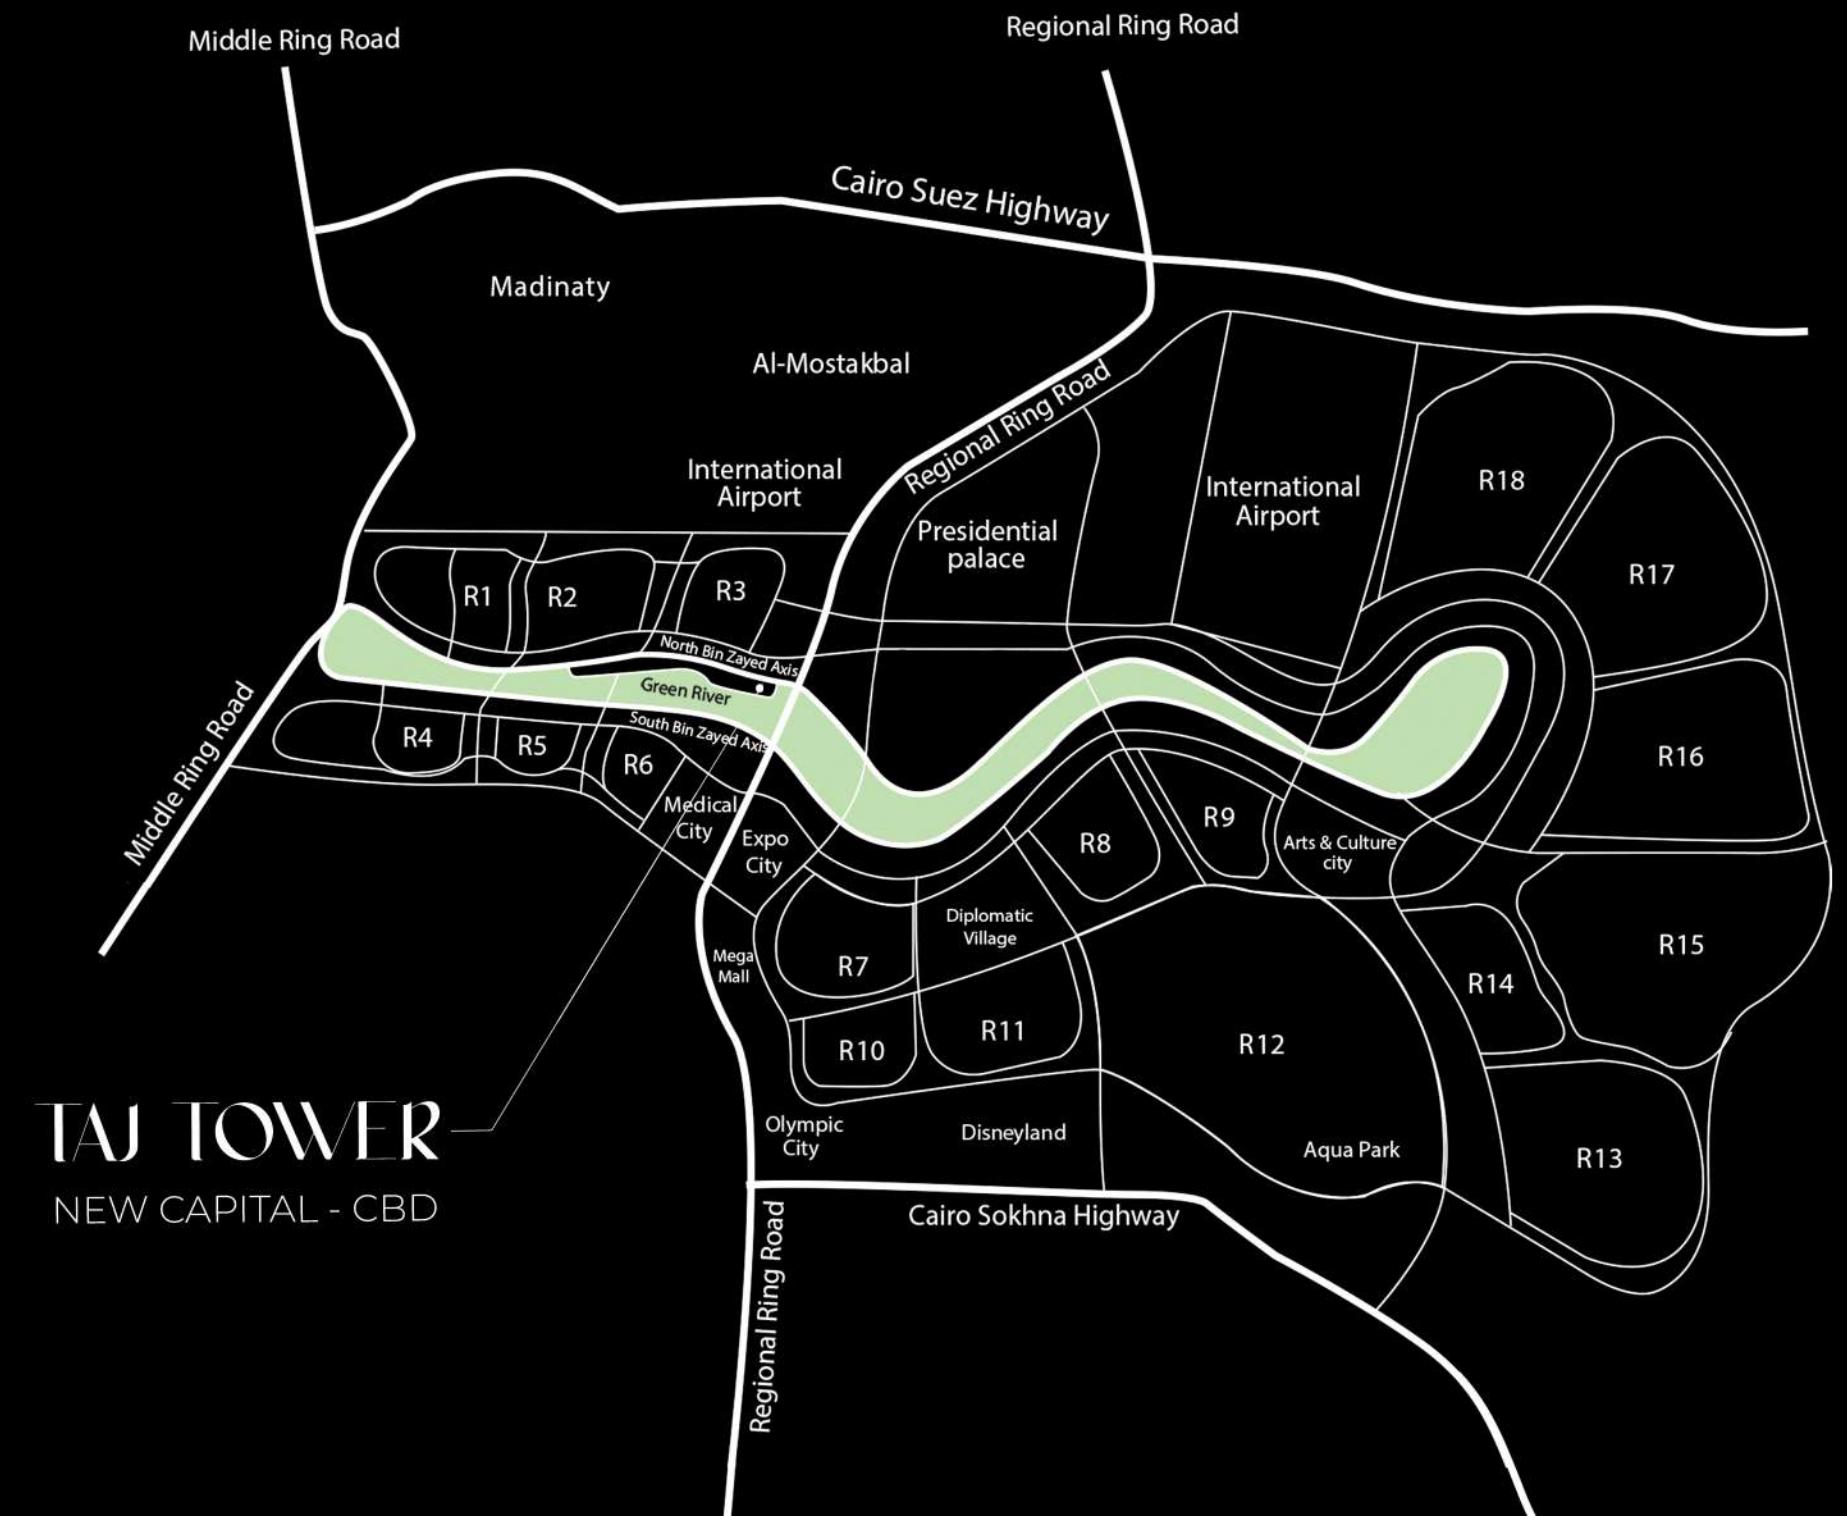

THE NEW CAPITAL

The City Of Tomorrow

Egypt's New Administrative Capital is being built from scratch in the desert 45km east of Cairo. Covering 700 square kilometers in total, the city is intended to house 34 ministries of Egypt's legendarily sprawling government, and be a new business, finance and cultural hub, with residential districts accommodate 7 million people.

In January 2019, According to Egyptian primeminister Mostafa Madbouly, Egypt has launched the green river Construction project in the new administrative capital.

The 35 km long river purposes to act as a connector between the modern and diverse urban neighborhoods. The initial phase will be of a bout the first 10 kilometers, extending from the central ring road to the regional ring with 9 billion pounds estimated investment. It will be Conducted by the housing ministry in partnership with Dar al Handasah office.

MAP & DIRECTIONS

Near To :

North and South Mohamed bin Zayed Axis, Al Amal Axis, Iconic Tower, and The Green River.

- 1) Main entrance
- 2) Administrative Entrance
- 3) Commercial Entrance
- 4) Food Court
- 5) Social Garden
- 6) Sky Garden

Location:

New Capital

CBD - CN 14

Over looking the "ICONIC TOWER"
& "GREEN RIVER"

project area:

8058 m2

Height:

180 m