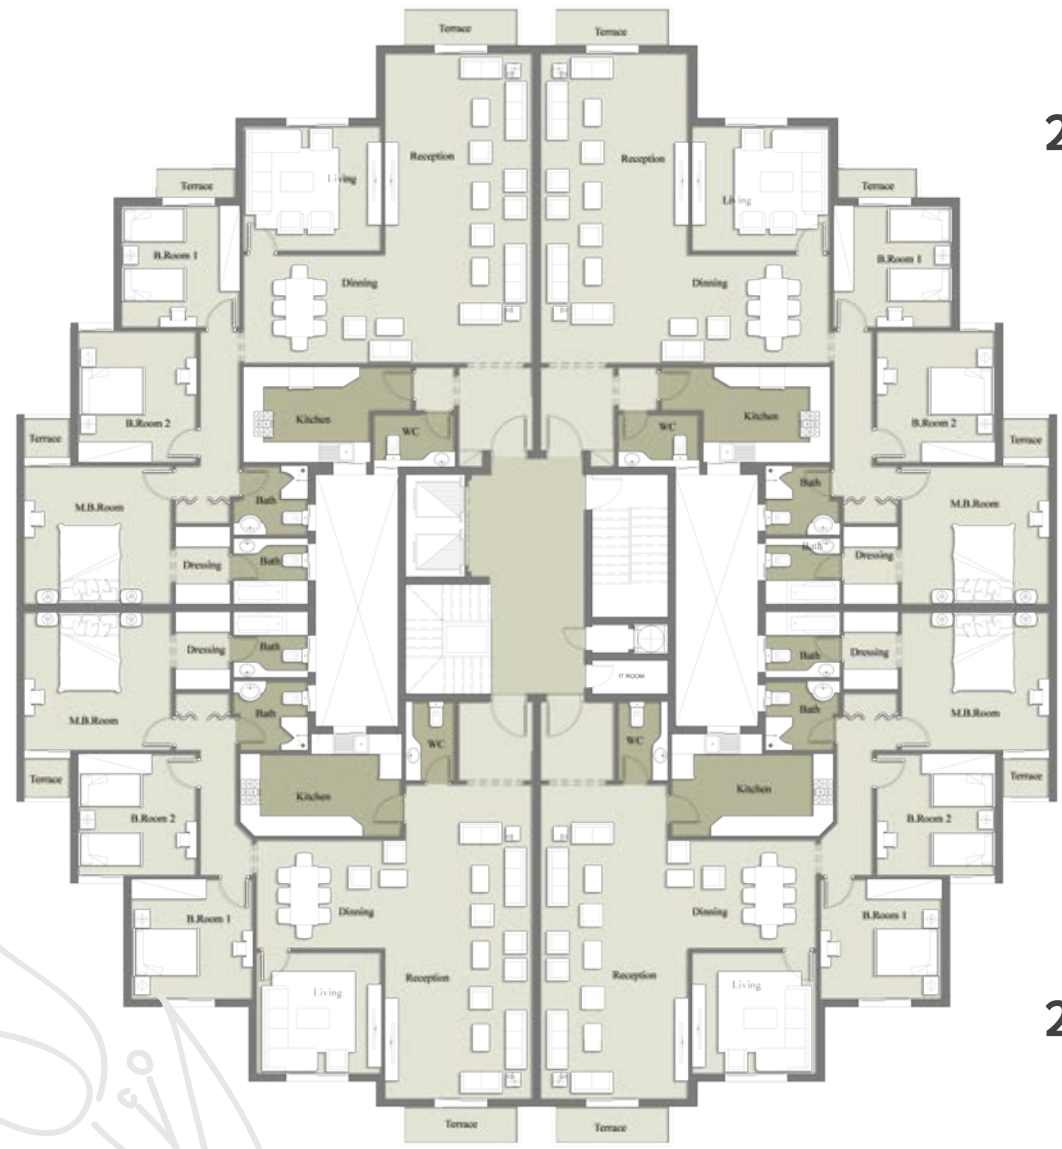

THIS IS WHERE
WE PLAY FOOTBALL

FLOOR PLANS

Type A

Type B

167 m²

163 m²

Type C

Type D

Type E

222 m²

200 m²

Type F

FLORIA
R8 - NEW CAPITAL
RESIDENCE

260 m²

240 m²

Type G