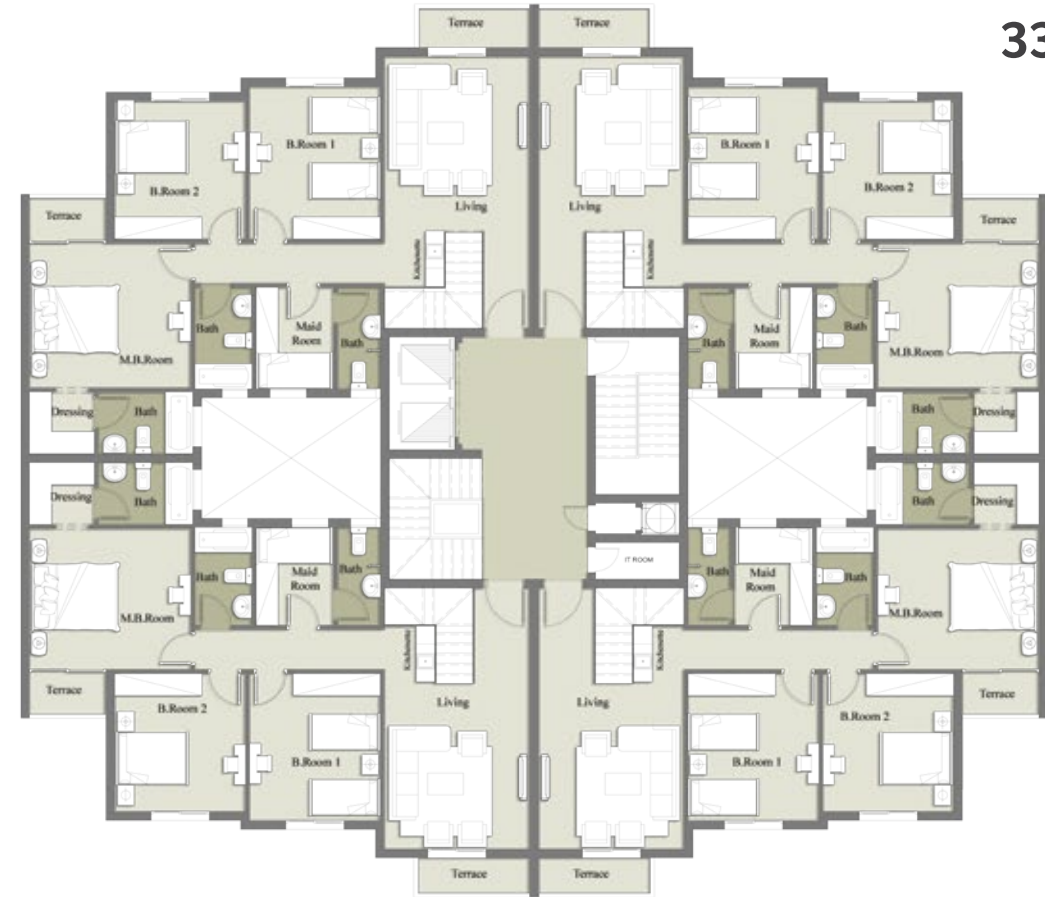

335 m²

326 m²

336 m²

313 m²

First

Type H