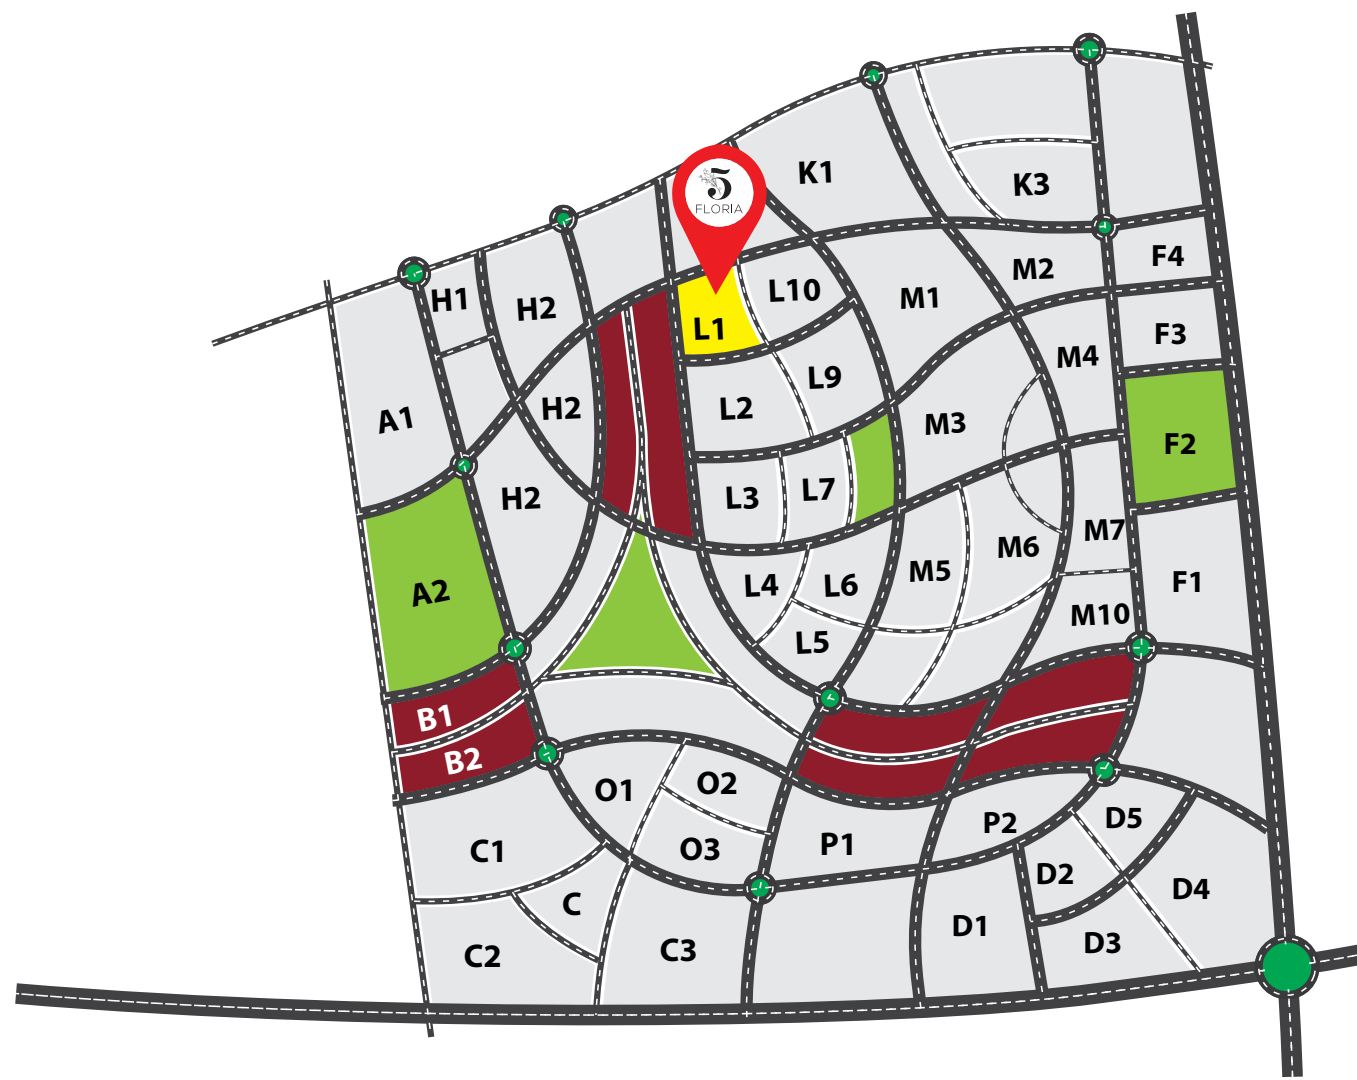

FLORIA

R8 - NEW CAPITAL
RESIDENCE

5
FLORIA
R8 - NEW CAPITAL
RESIDENCE

ABOUT US:

Our seasons developments are introducing Floria 5, the compound where life is at full bloom and luxury, building a community that combines safety & serenity.

The clients' needs and comfort were a top priority in choosing the right place to develop our ambitious project, and for that, we have chosen the location to be in the R8 district, the new capital, providing convenience to all the residences.

OUR LOCATION THIS IS WHERE WE LIVE

The New Capital

R8 District

MASTER PLAN:

THIS IS HOW WE LIVE

CENTRAL PARK

Enjoy Floria 5's spacious 5 acres of a central park, connected to each of its 5 phases, giving you the perfect living experience.